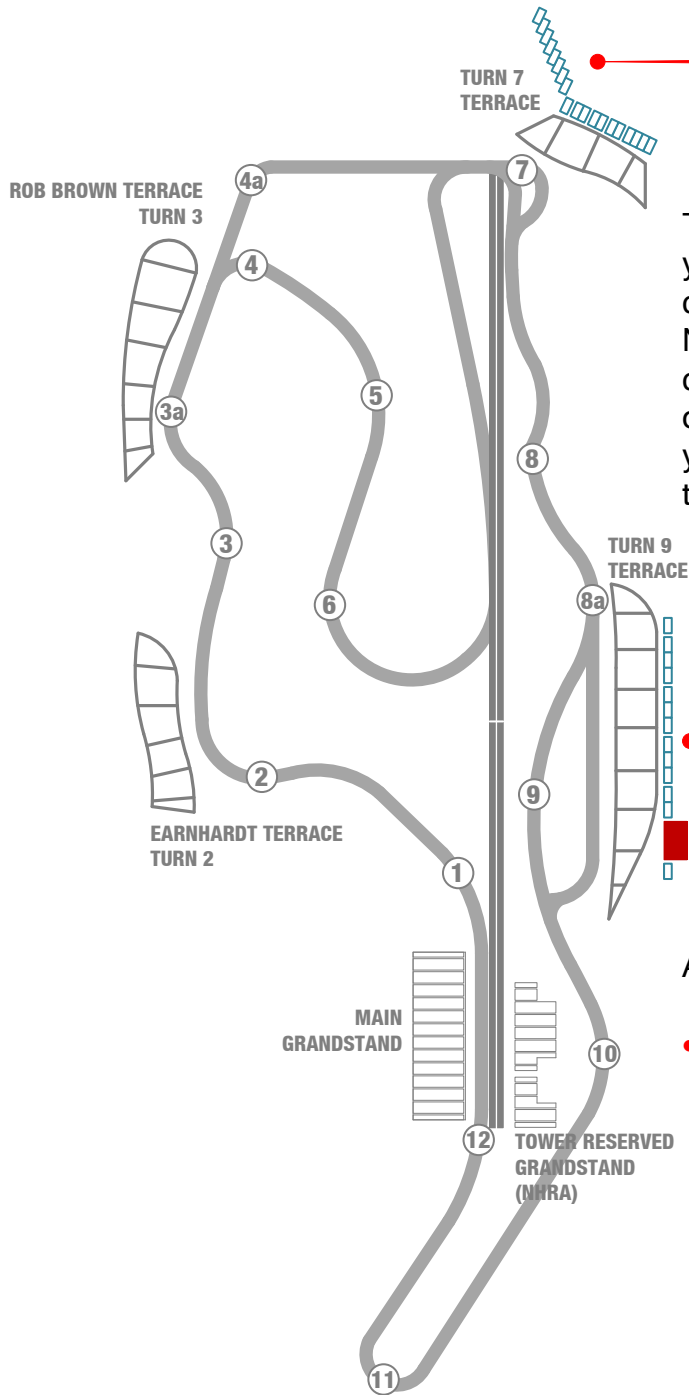

# TURN 7 and TURN 9 CAMPING NHRA

Turn 7 and Turn 9 Campgrounds give you two unique views of the drag strip during the Toyota NHRA Sonoma Nationals. In spaces 1-19 you will see dragsters as they head toward you at over 300 mph. From spaces 55-67, you'll see side-by-side racing just before the finish line.