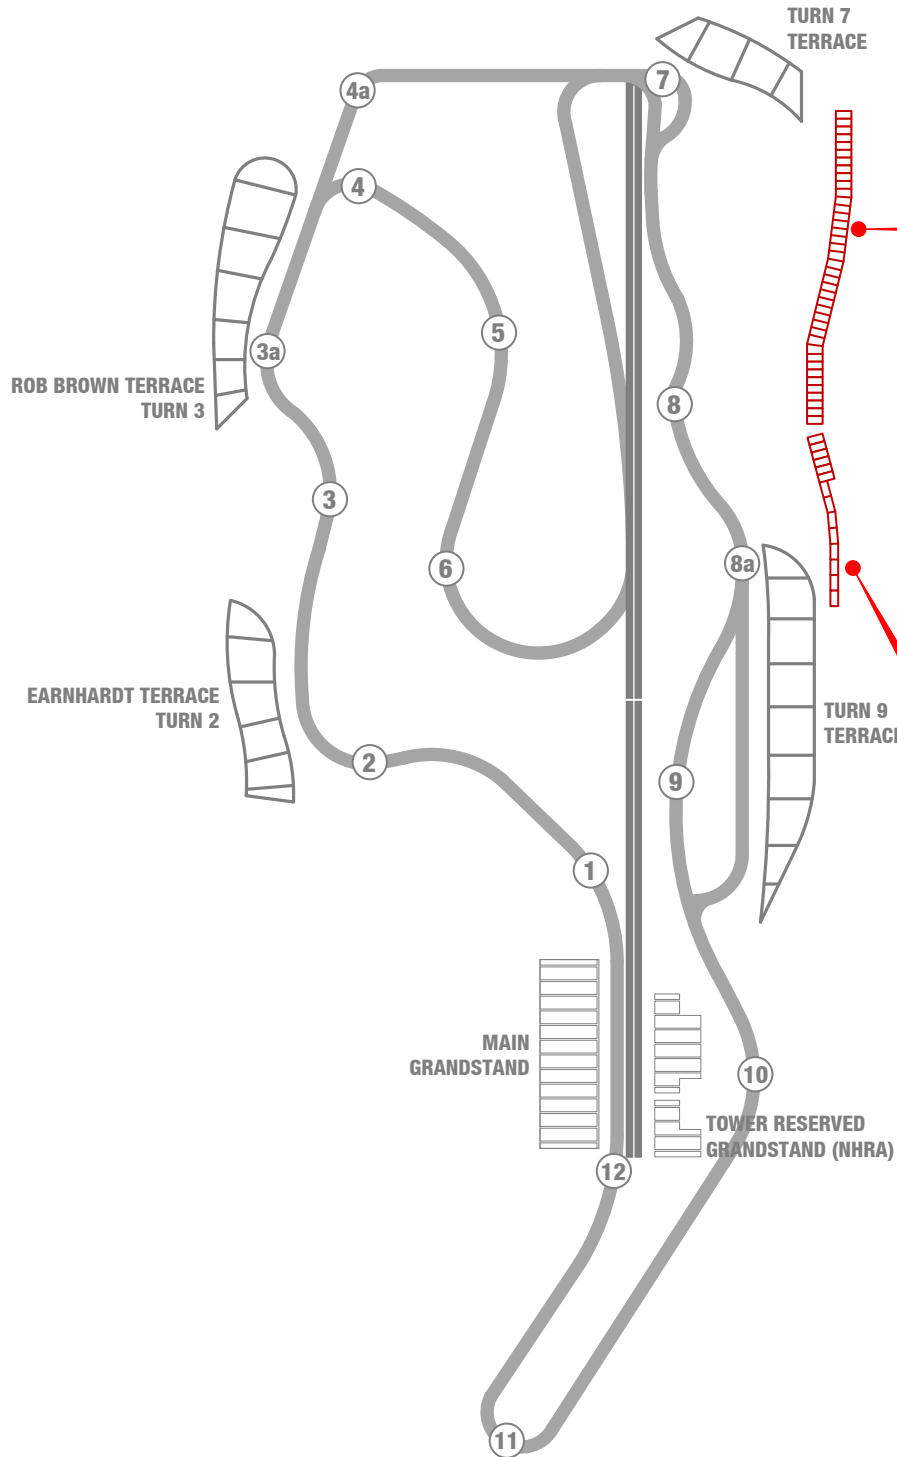

TURN 8 CAMPGROUND

The Trackside RV Terrace at Turn 8 puts you closer to the on-track action than any other campground at Sonoma Raceway. You are less than 200 feet from the track!

Available for purchase at the following events:

- **Sonoma Speed Festival**
- **Toyota/Save Mart 350 Monster Energy NASCAR Cup Series**
- **Toyota NHRA Sonoma Nationals**
- **MotoAmerica**