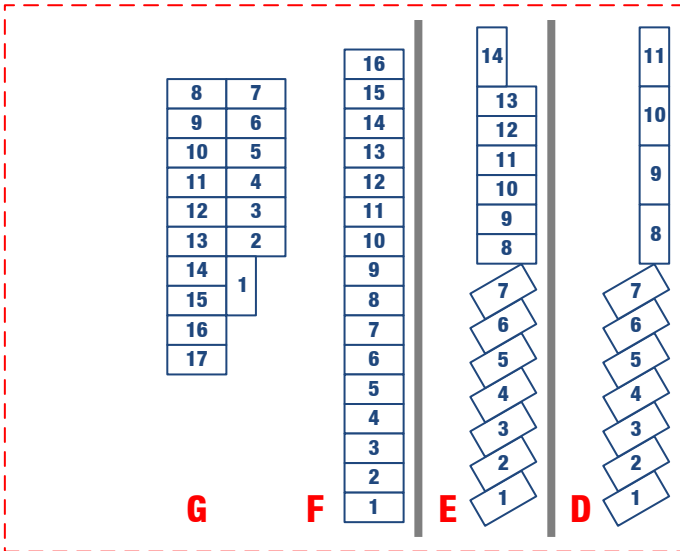

TRACKSIDE RV TERRACES

The Trackside RV Terraces are located on the west side of the raceway overlooking Turns 3 and 4 on the road course. Rows A and B offer views of nearly 80 percent of the raceway, while Rows C through G put you in close proximity to seating areas and concessions.

Available for purchase at the following events:

- ****Sonoma Speed Festival**
- **Toyota/Save Mart 350 Monster Energy NASCAR Cup Series**
- **Toyota NHRA Sonoma Nationals**
- ****MotoAmerica**

**Only row A is available for purchase