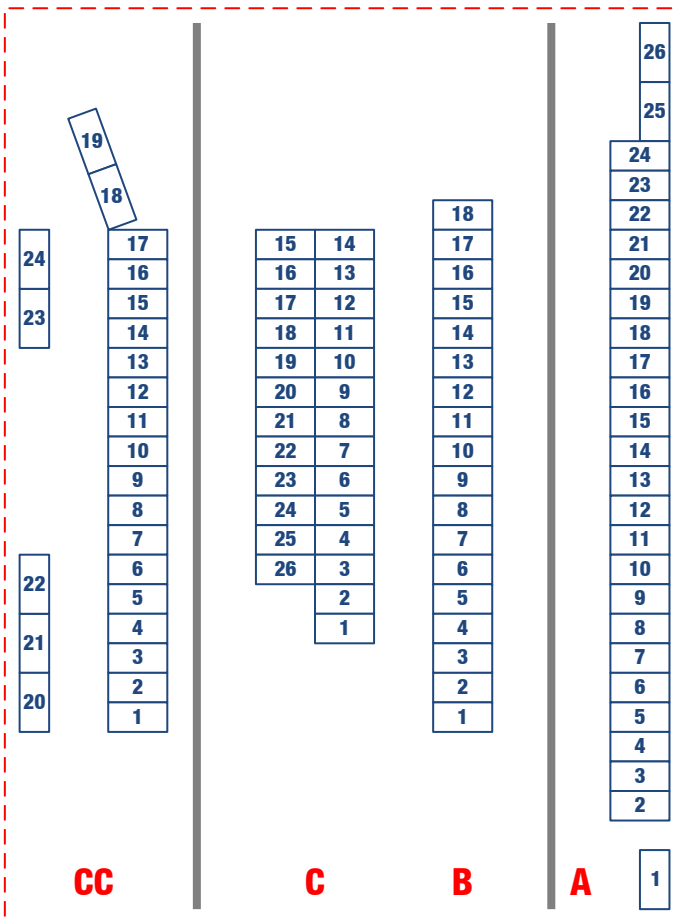

TRACKSIDE RV TERRACES

The Trackside RV Terraces are located on the west side of the raceway overlooking Turns 3 and 4 on the road course. Rows A and B offer views of nearly 80 percent of the raceway, while Rows C through G put you in close proximity to seating areas and concessions.

Available for purchase at the following events:

- ****Sonoma Speed Festival**
- **Toyota/Save Mart 350 Monster Energy NASCAR Cup Series**
- **Toyota NHRA Sonoma Nationals**
- ****MotoAmerica**

**Only row A is available for purchase