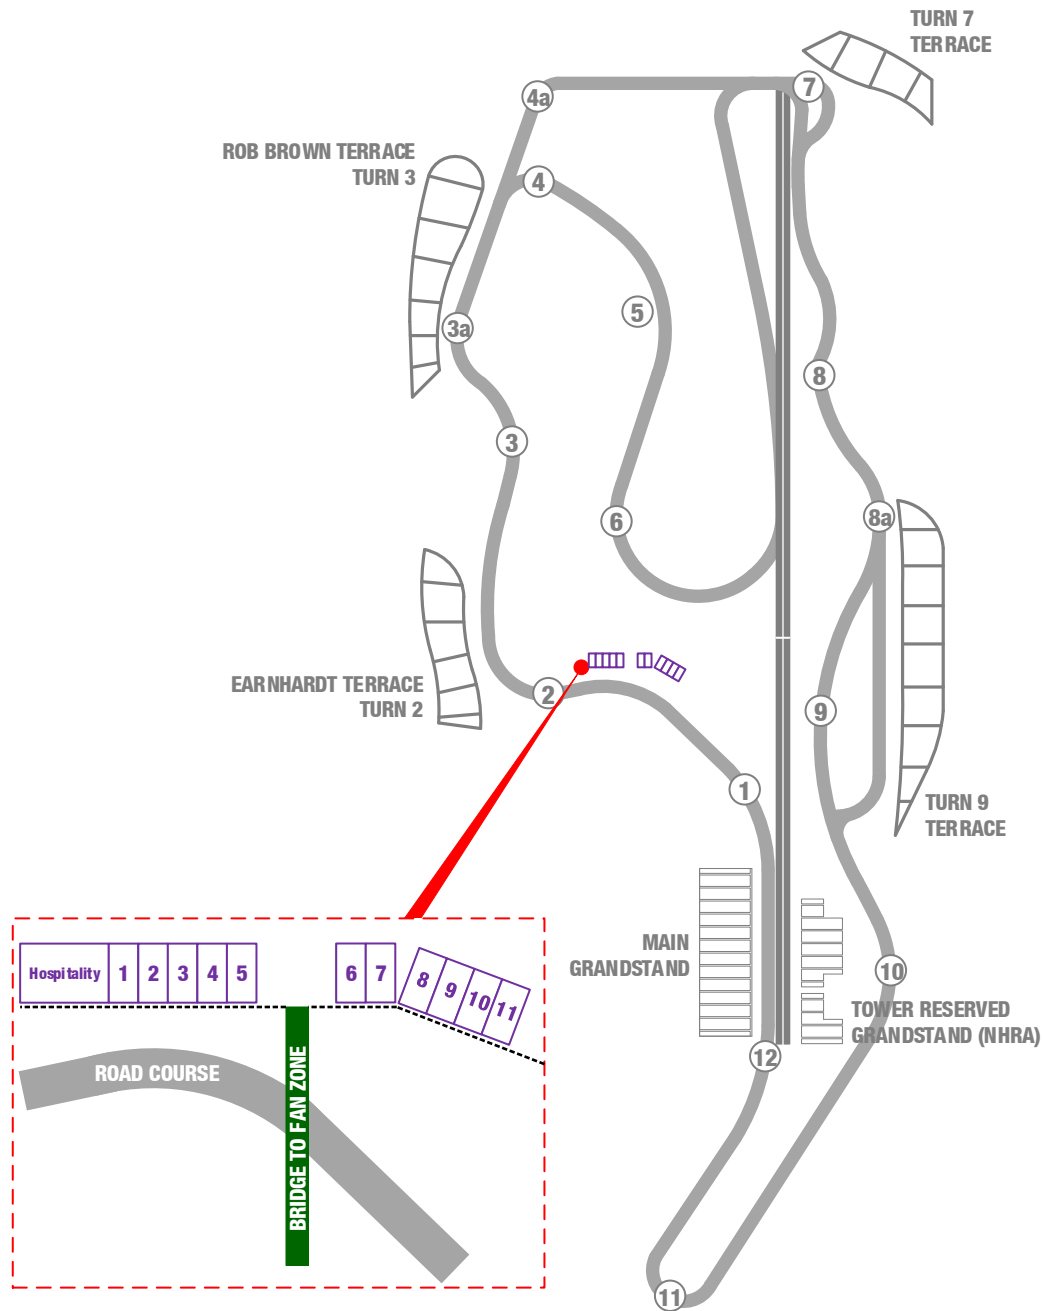

# THE POINT CAMPGROUND

Your RV is just 130 feet away from Turn 2 on the road course! Campers have prime views of the track and an easy walk to the Fan Zone, Main Grandstand and Turn 2 Terrace.