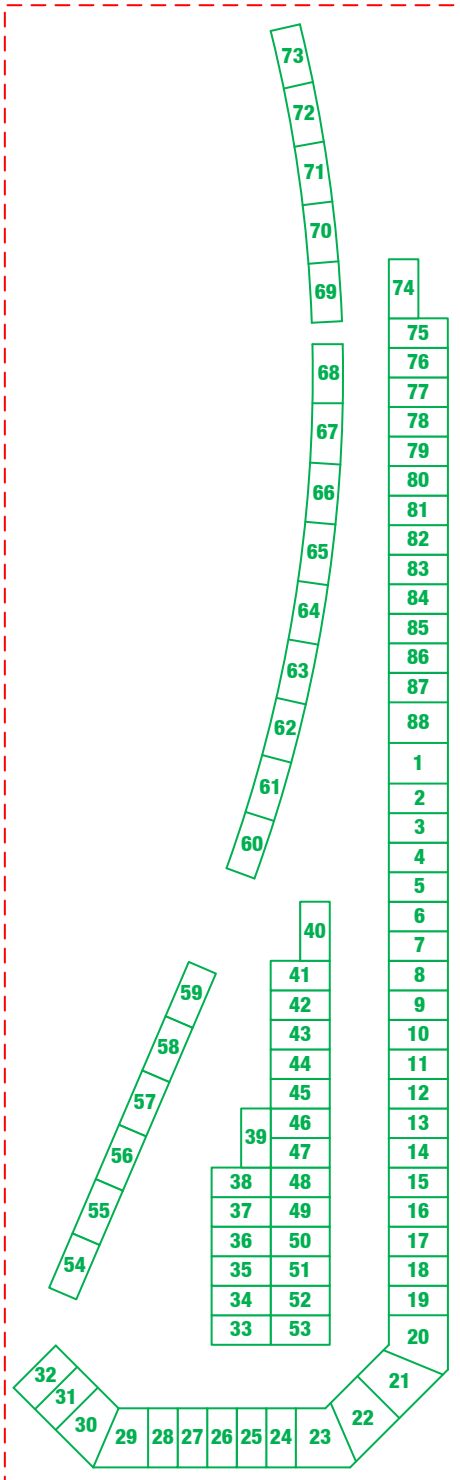

CAROUSEL CAMPGROUND

Sonoma Raceway's version of infield RV camping! You are surrounded by racing in the Carousel Campground. Views of the track are limited, but all raceway amenities are easily accessible.

The Carousel Campground is available for purchase at the following events:

- **Toyota/Save Mart 350 Monster Energy NASCAR Cup Series**
- **Toyota NHRA Sonoma Nationals**