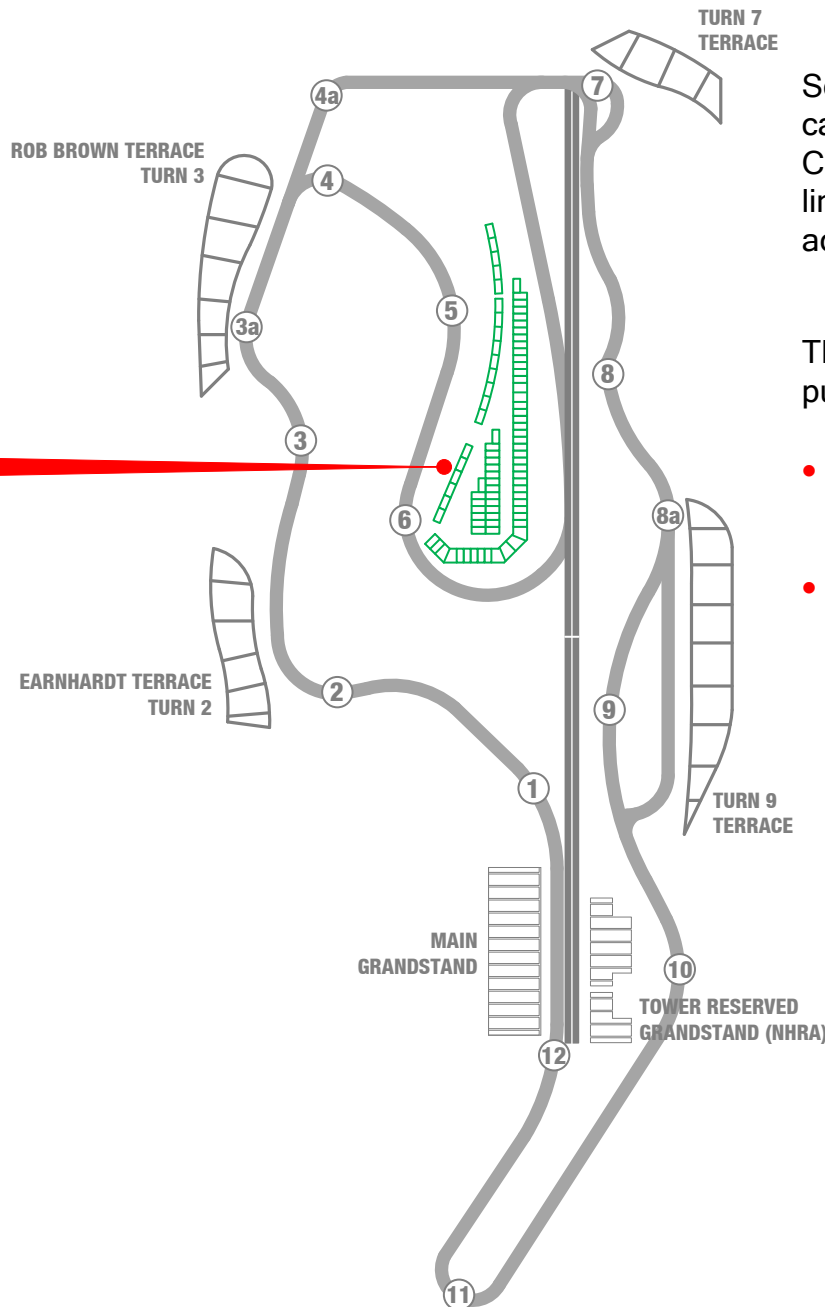

CAROUSEL CAMPGROUND

Sonoma Raceway's version of infield RV camping! You are surrounded by racing in the Carousel Campground. Views of the track are limited, but all raceway amenities are easily accessible.

The Carousel Campground is available for purchase at the following events:

- **Toyota/Save Mart 350 Monster Energy NASCAR Cup Series**
- **Toyota NHRA Sonoma Nationals**