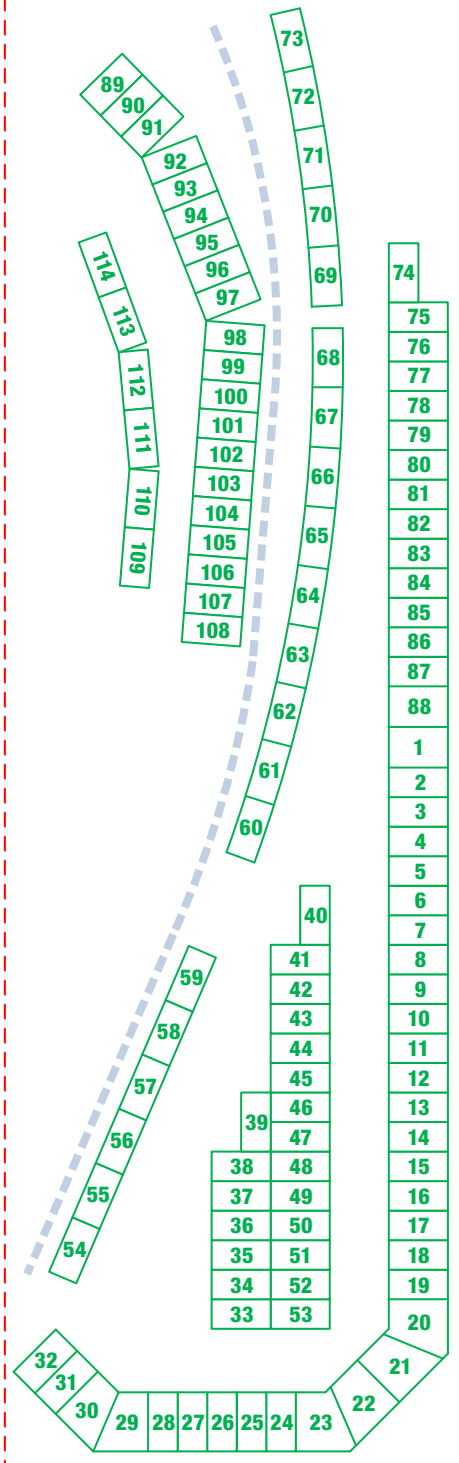

CAROUSEL CAMPGROUND

Sonoma Raceway's version of infield RV camping! You are surrounded by racing in the Carousel Campground. Views of the track are limited, but all raceway amenities are easily accessible.