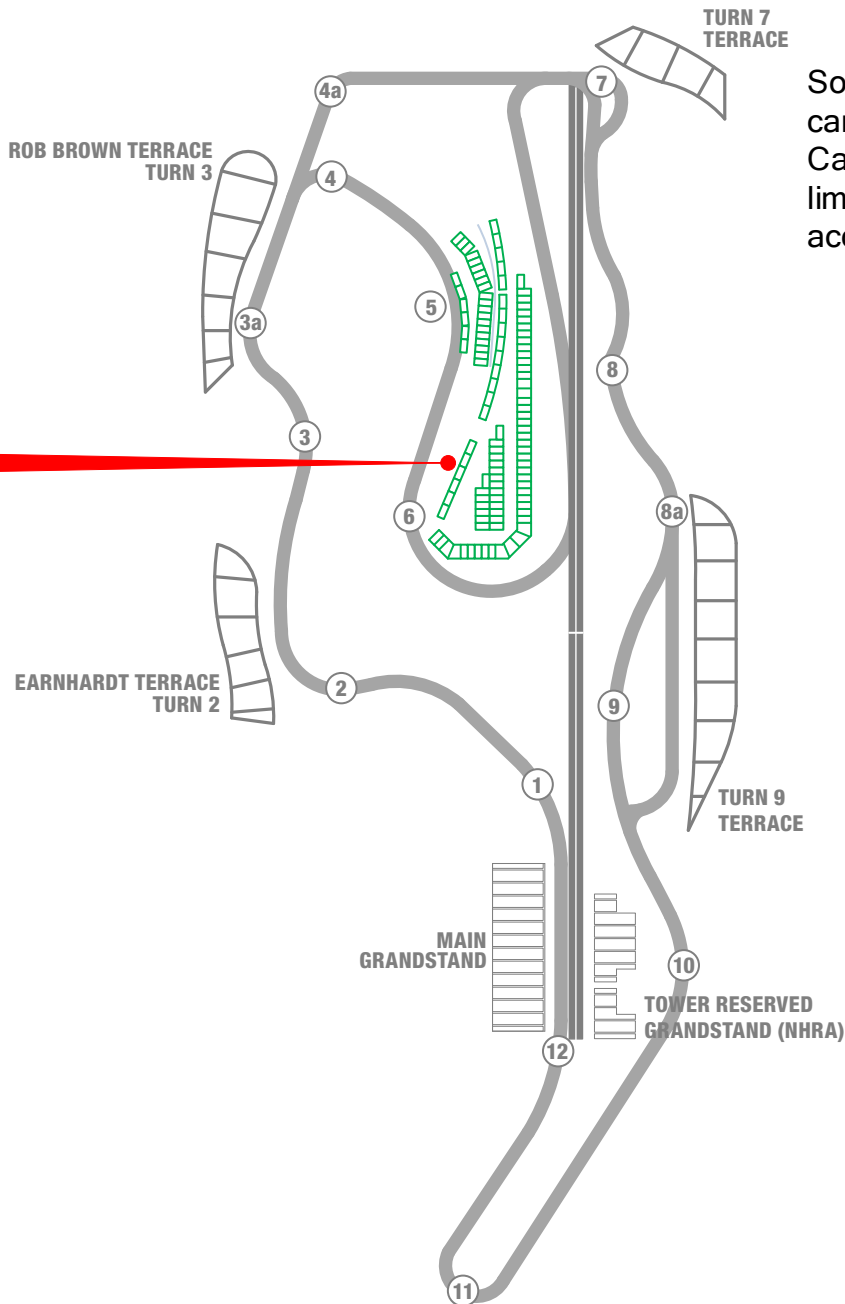

CAROUSEL CAMPGROUND

Sonoma Raceway's version of infield RV camping! You are surrounded by racing in the Carousel Campground. Views of the track are limited, but all raceway amenities are easily accessible.