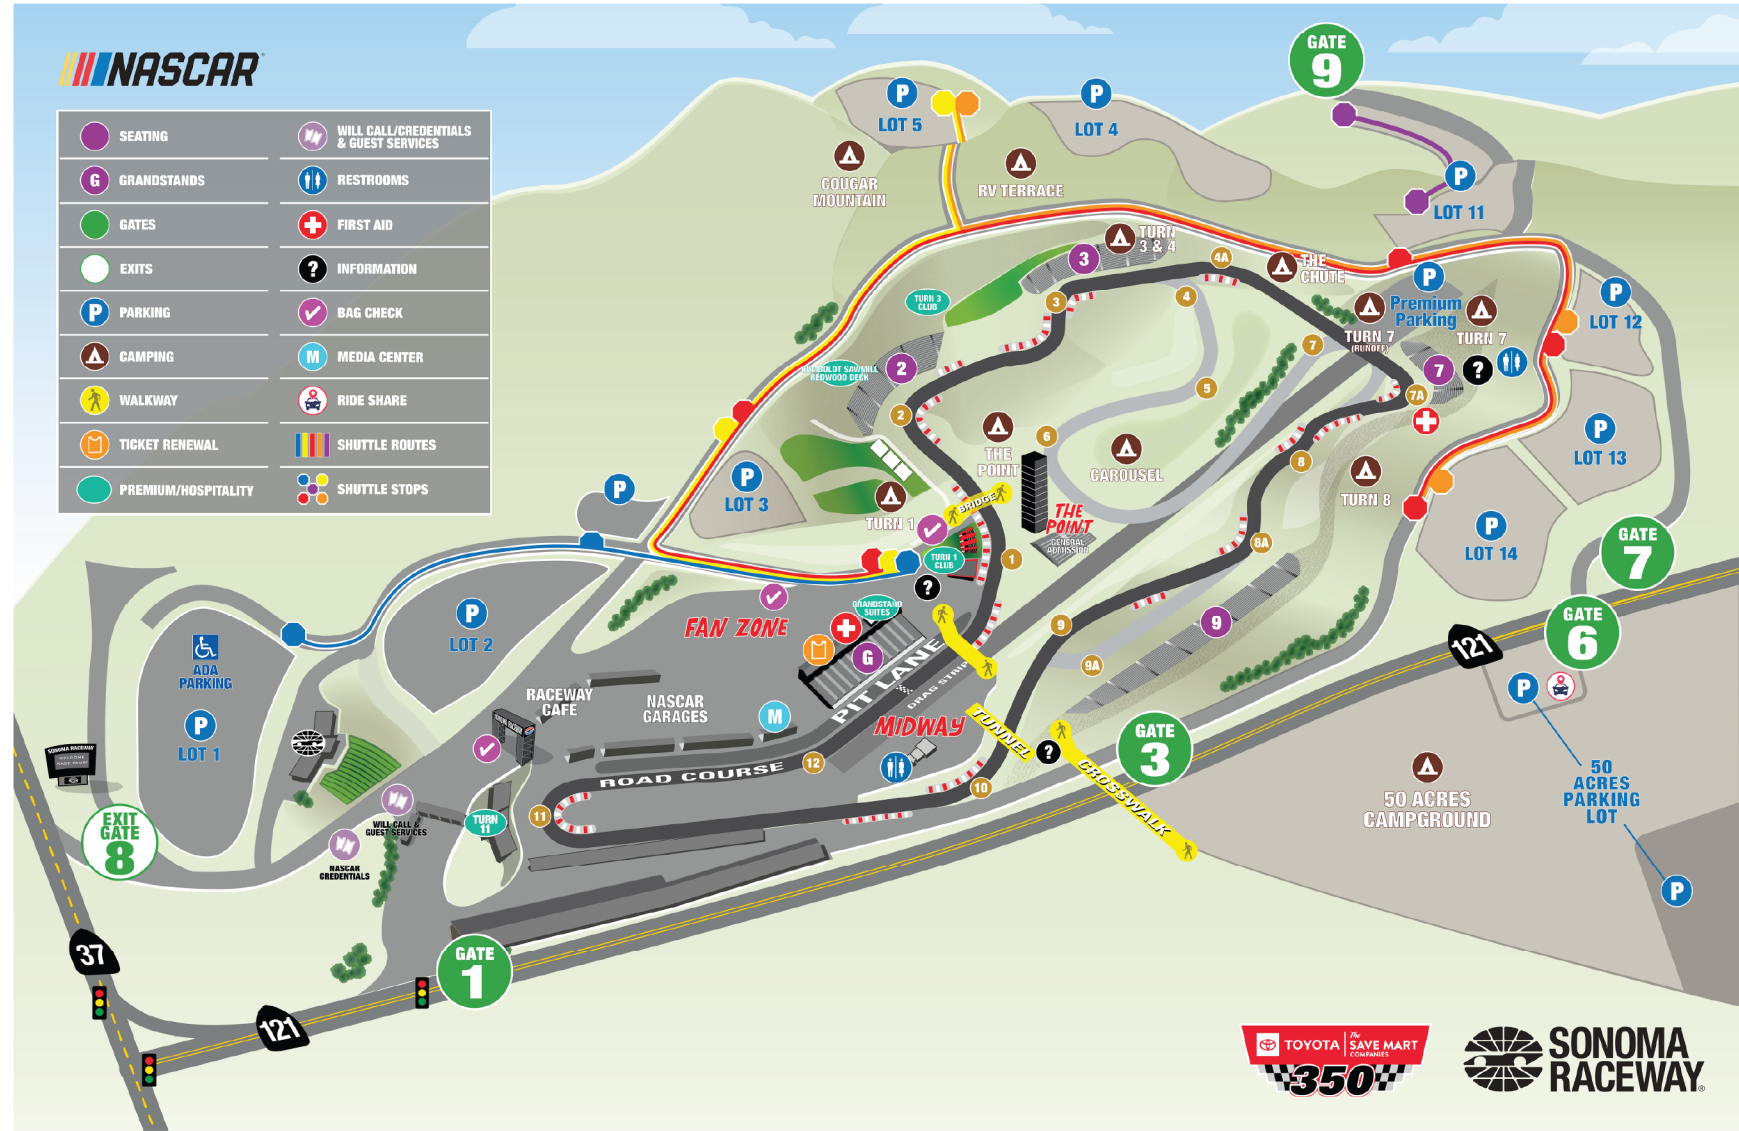

SEATING	WILL CALL/CREDENTIALS & GUEST SERVICES
GRANDSTANDS	RESTROOMS
GATES	FIRST AID
EXITS	INFORMATION
PARKING	BAG CHECK
CAMPING	MEDIA CENTER
WALKWAY	RIDE SHARE
TICKET RENEWAL	SHUTTLE ROUTES
PREMIUM/HOSPITALITY	SHUTTLE STOPS