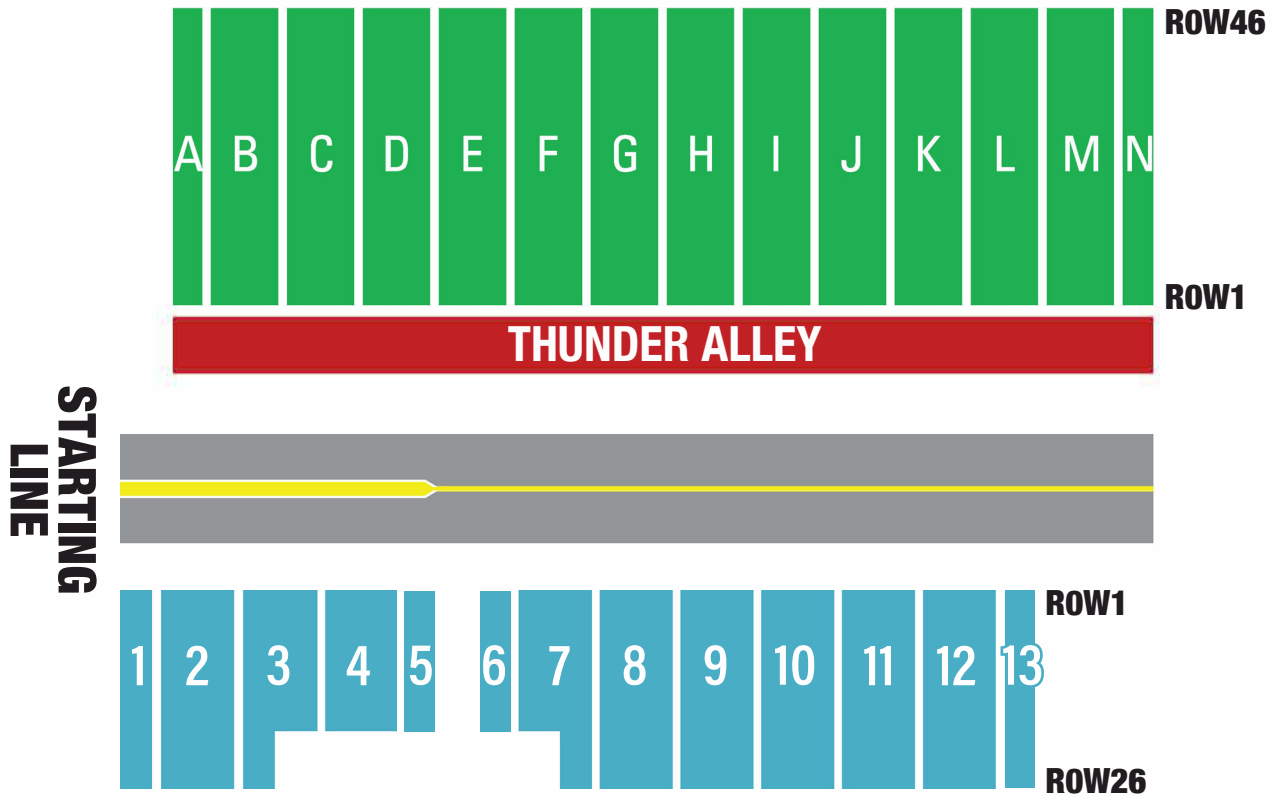

# MAIN GRANDSTAND

# TOWER RESERVED

## ADVANCE PRICING

<b>FRI &amp; SAT</b>	- \$65	<b>CHILDREN 12 &amp; UNDER:</b>	
<b>SUNDAY</b>	- \$70	<b>SINGLE DAY</b>	- \$25
<b>WEEKEND</b>	- \$155	<b>WEEKEND</b>	- \$75