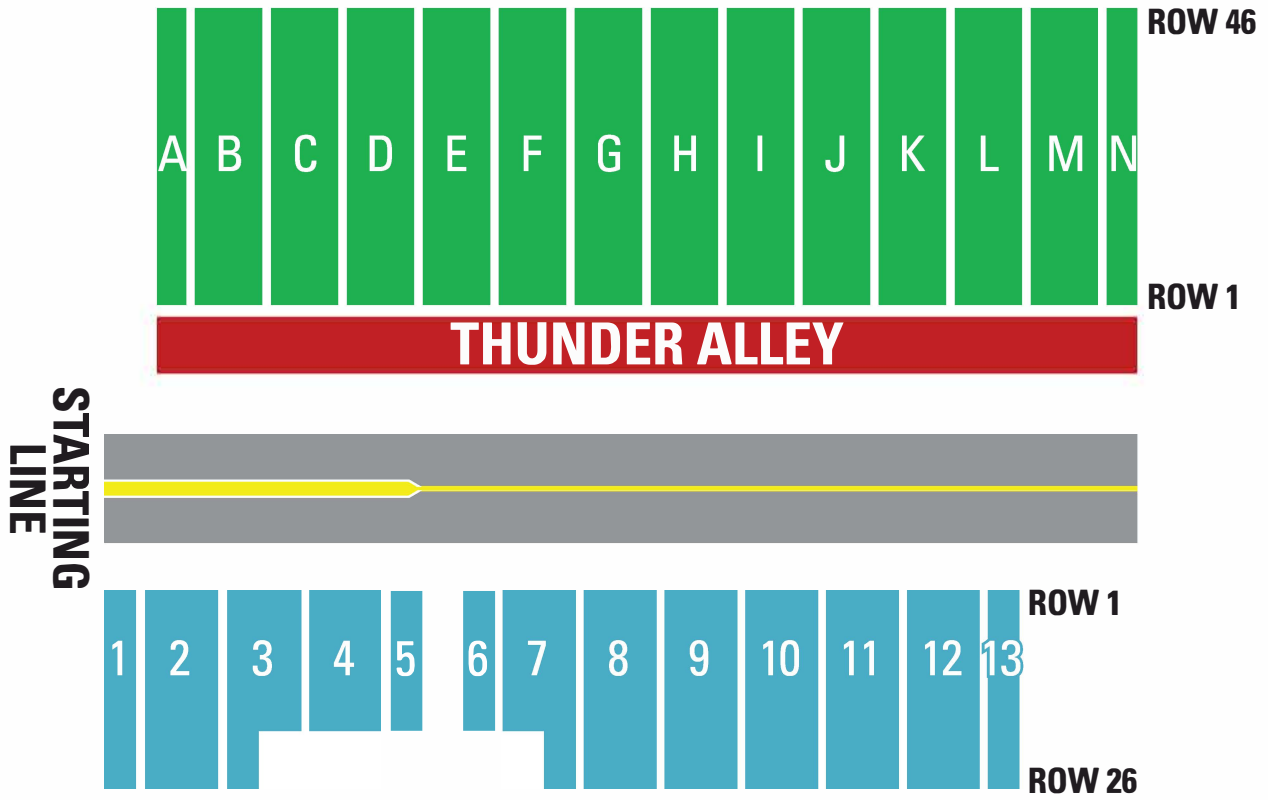

MAIN GRANDSTAND

TOWER RESERVED

ADVANCE PRICING

	Main Grandstand	FRI & SAT - \$60	SUN - \$65
	Tower Reserved	FRI & SAT - \$55	SUN - \$60