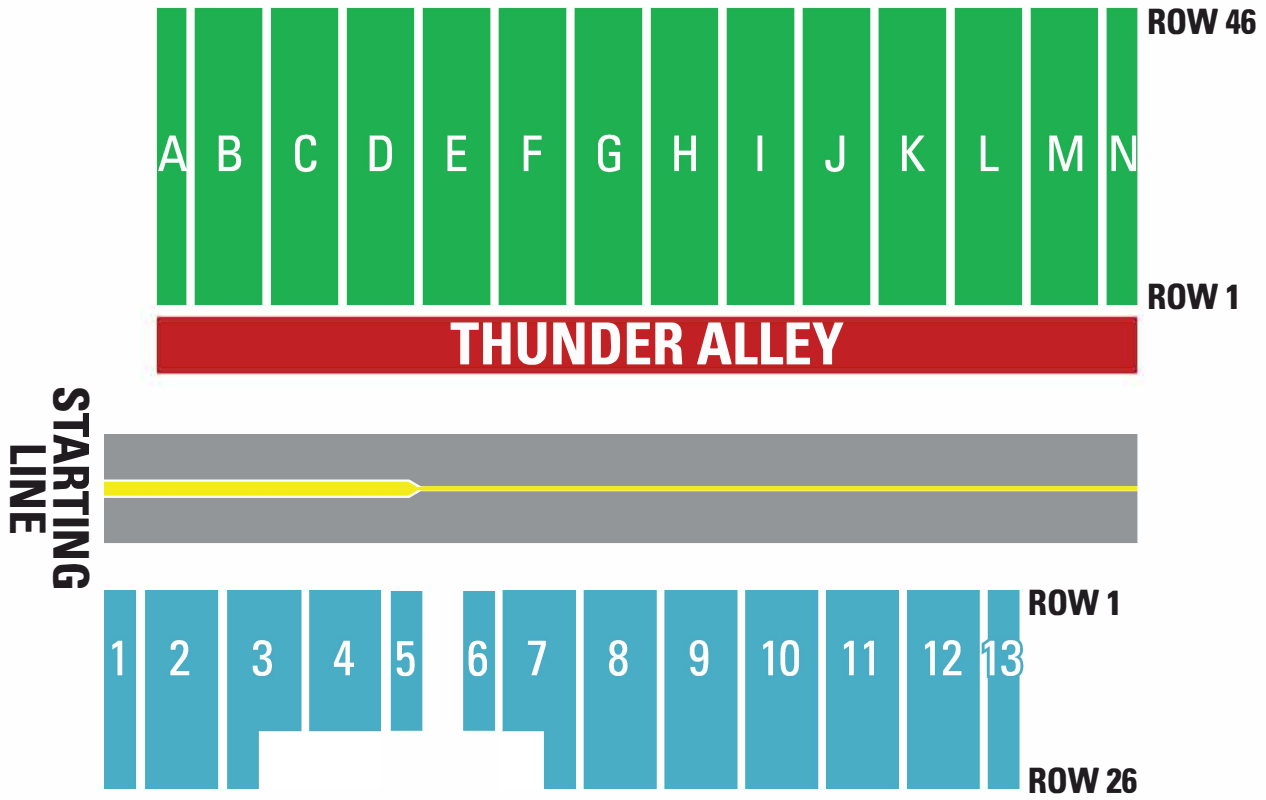

MAIN GRANDSTAND

TOWER RESERVED

ADVANCE PRICING

	Main Grandstand	FRI & SAT - \$65	SUN - \$70
	Tower Reserved	FRI & SAT - \$60	SUN - \$65