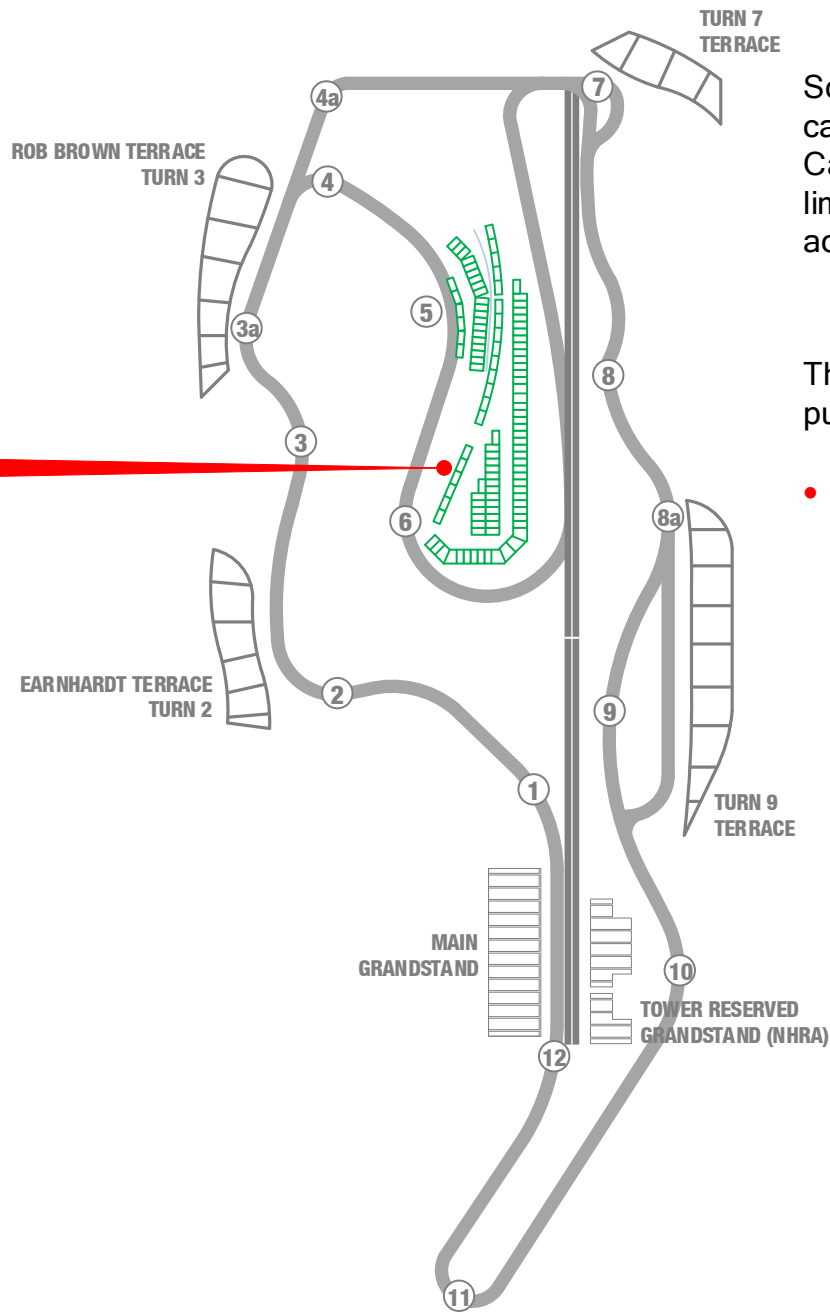

CAROUSEL CAMPGROUND

Sonoma Raceway's version of infield RV camping! You are surrounded by racing in the Carousel Campground. Views of the track are limited, but all raceway amenities are easily accessible.

The Carousel Campground is available for purchase at the following event:

- **Toyota/Save Mart 350, June 9-11**