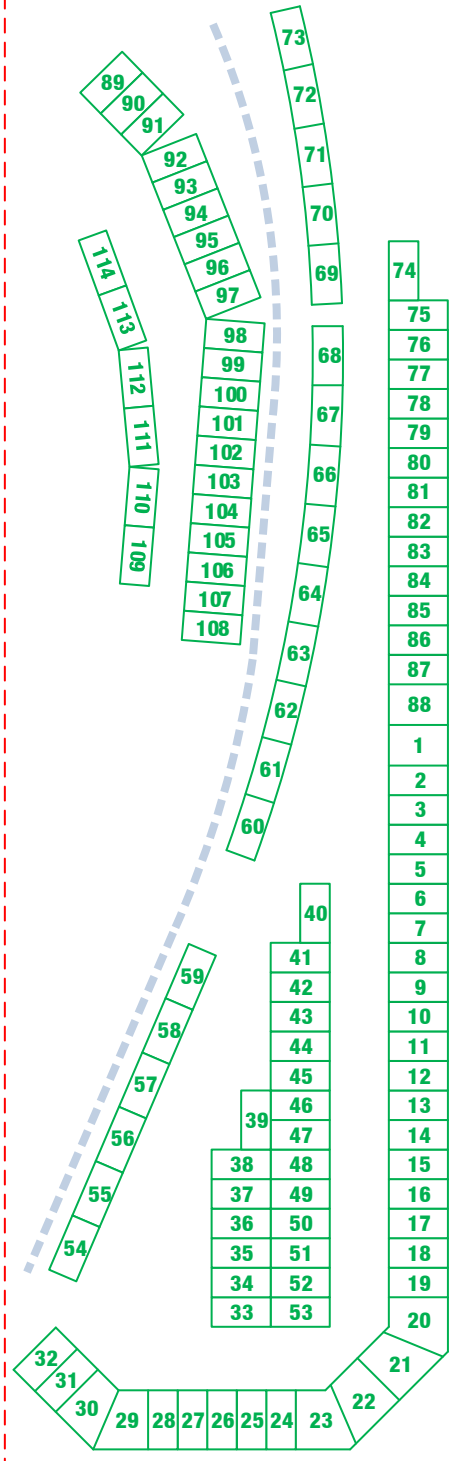

CAROUSEL CAMPGROUND

Sonoma Raceway's version of infield RV camping! You are surrounded by racing in the Carousel Campground. Views of the track are limited, but all raceway amenities are easily accessible.

The Carousel Campground is available for purchase at the following event:

- **Toyota/Save Mart 350, June 9-11**