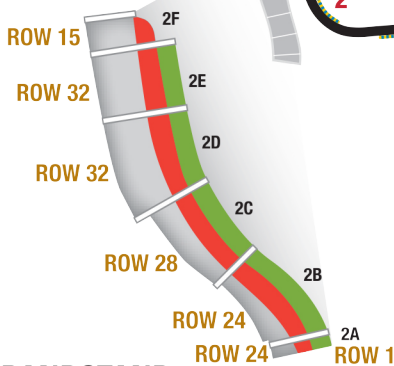

ROB BROWN TERRACE TURN 3

TURN 7 TERRACE

TURN 9 TERRACE

EARNHARDT TERRACE TURN 2

MAIN GRANDSTAND

ADVANCE PRICING

 **\$140** Grandstand Upper Reserved

 **\$105** Grandstand Lower Reserved

 **\$89** Terrace Upper Reserved

 **\$69** Terrace Reserved

 **\$49** Terrace Lower Reserved