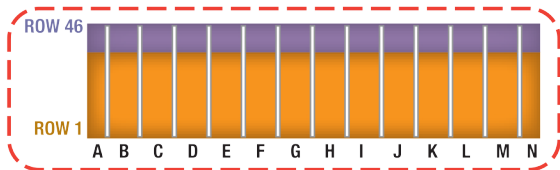

ROB BROWN TERRACE TURN 3

TURN 7 TERRACE

TURN 9 TERRACE

EARNHARDT TERRACE TURN 2

MAIN GRANDSTAND

ADVANCE PRICING

 **\$140** Grandstand Upper Reserved

 **\$105** Grandstand Lower Reserved

 **\$89** Terrace Upper Reserved

 **\$69** Terrace Reserved

 **\$49** Terrace Lower Reserved