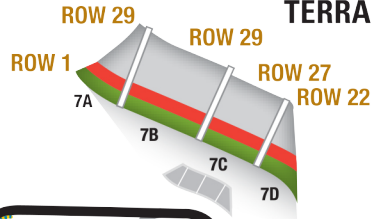

ROB BROWN TERRACE TURN 3

TURN 7 TERRACE

TURN 9 TERRACE

EARNHARDT TERRACE TURN 2

MAIN GRANDSTAND

ADVANCE PRICING

 **\$140** Grandstand Upper Reserved

 **\$105** Grandstand Lower Reserved

 **\$89** Terrace Upper Reserved

 **\$69** Terrace Reserved

 **\$49** Terrace Lower Reserved