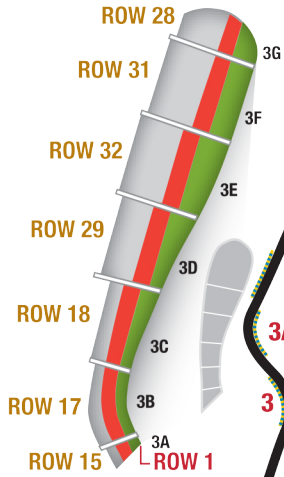

ROB BROWN TERRACE TURN 3

TURN 7 TERRACE

TURN 9 TERRACE

EARNHARDT TERRACE TURN 2

MAIN GRANDSTAND

ADVANCE PRICING

 **\$140** Grandstand Upper Reserved

 **\$105** Grandstand Lower Reserved

 **\$89** Terrace Upper Reserved

 **\$69** Terrace Reserved

 **\$49** Terrace Lower Reserved