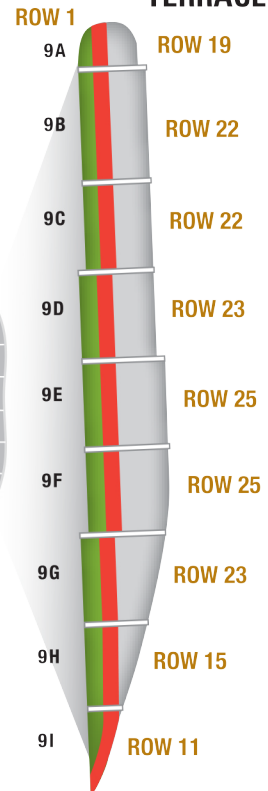

ROB BROWN TERRACE TURN 3

TURN 7 TERRACE

TURN 9 TERRACE

EARNHARDT TERRACE TURN 2

MAIN GRANDSTAND

ADVANCE PRICING

 **\$140** Grandstand Upper Reserved

 **\$105** Grandstand Lower Reserved

 **\$89** Terrace Upper Reserved

 **\$69** Terrace Reserved

 **\$49** Terrace Lower Reserved