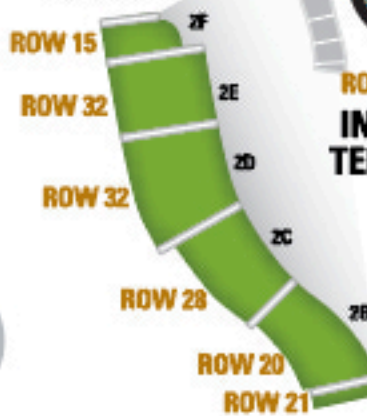

SEATING MAP

ROB BROWN TERRACE TURN 3

NOT AVAILABLE

TURN 7 TERRACE

TURN 9 TERRACE

EARNHARDT TERRACE TURN 2

INFIELD TERRACE

MAIN GRANDSTAND