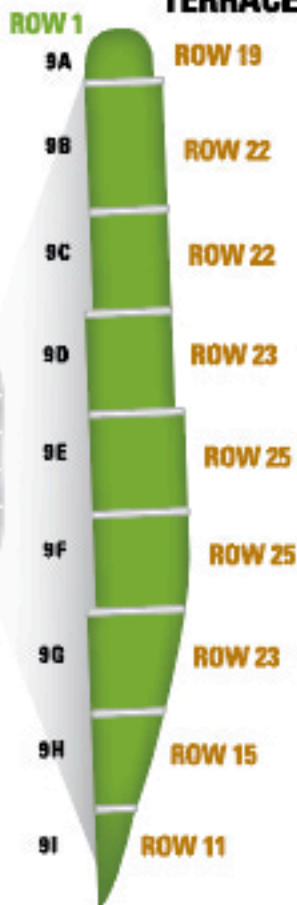

SEATING MAP

ROB BROWN TERRACE TURN 3

NOT AVAILABLE

TURN 7 TERRACE

TURN 9 TERRACE

EARNHARDT TERRACE TURN 2

INFIELD TERRACE

MAIN GRANDSTAND