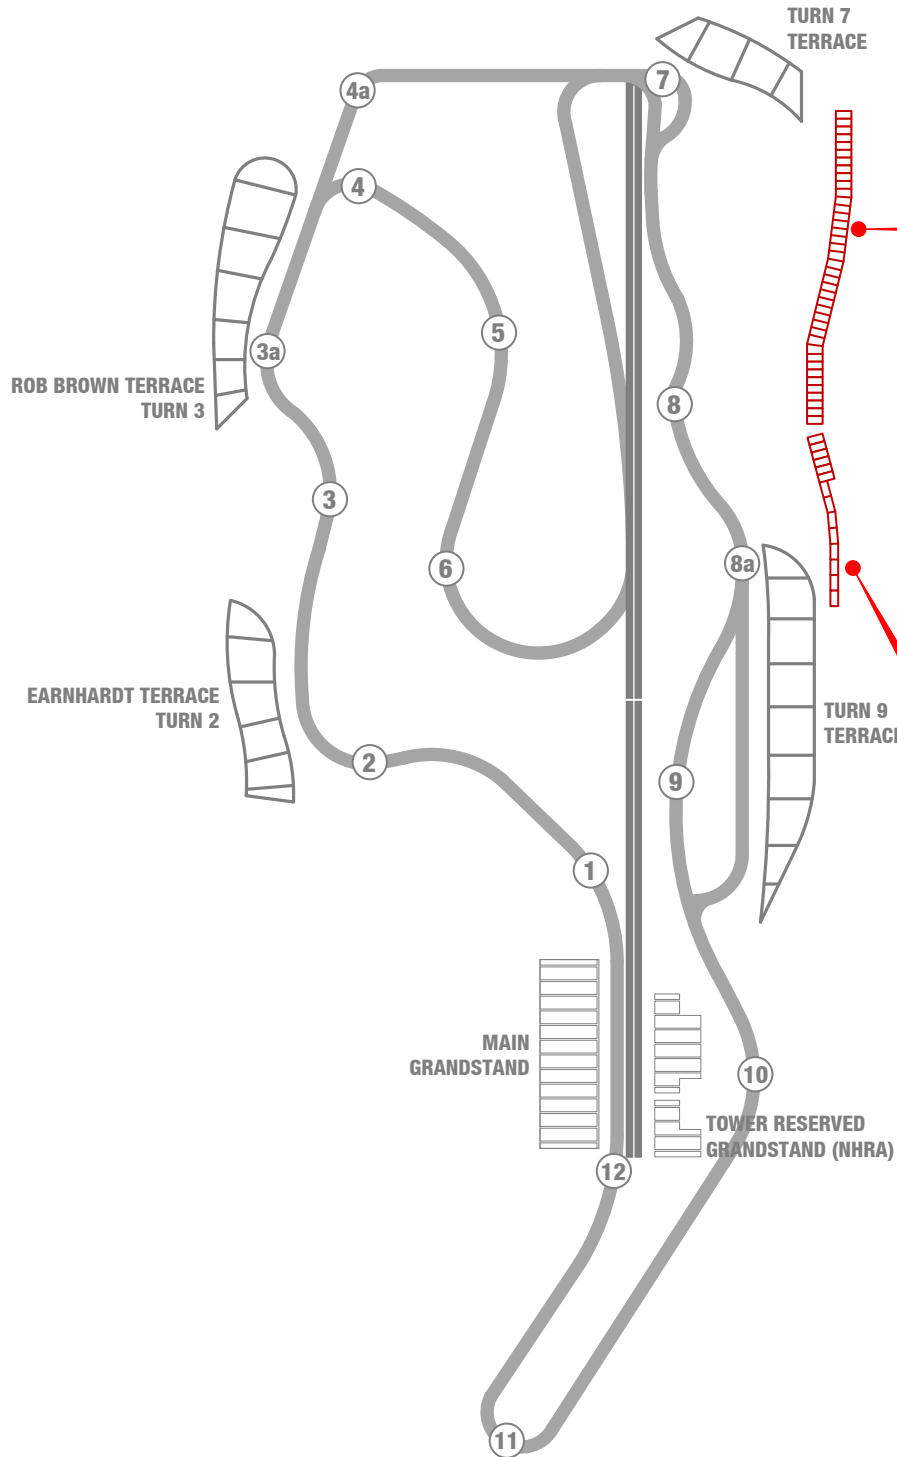

# TURN 8 CAMPGROUND

The Trackside RV Terrace at Turn 8 puts you closer to the on-track action than any other campground at Sonoma Raceway. You are less than 200 feet from the track!

Available for purchase at the following events:

- **Toyota/Save Mart 350 NASCAR Sprint Cup**
- **Toyota NHRA Sonoma Nationals**
- **GoPro Indy® Grand Prix of Sonoma**