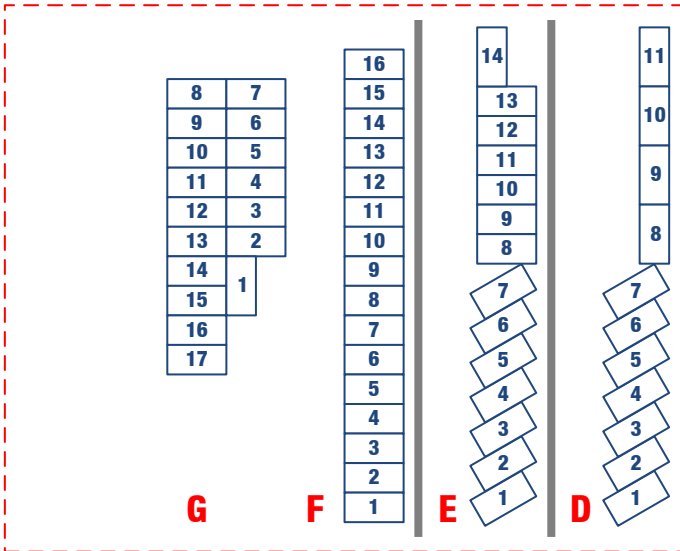

TRACKSIDE RV TERRACES

The Trackside RV Terraces are located on the west side of the raceway overlooking Turns 3 and 4 on the road course. Rows A and B offer views of nearly 80 percent of the raceway, while Rows C through G put you in close proximity to seating areas and concessions.

Available for purchase at the following events:

- ***Sonoma Historics**
- **Toyota/Save Mart 350 NASCAR Sprint Cup**
- **Toyota NHRA Sonoma Nationals**
- **GoPro Indy® Grand Prix of Sonoma**

*Only rows A and B are available for purchase at the Sonoma Historics.