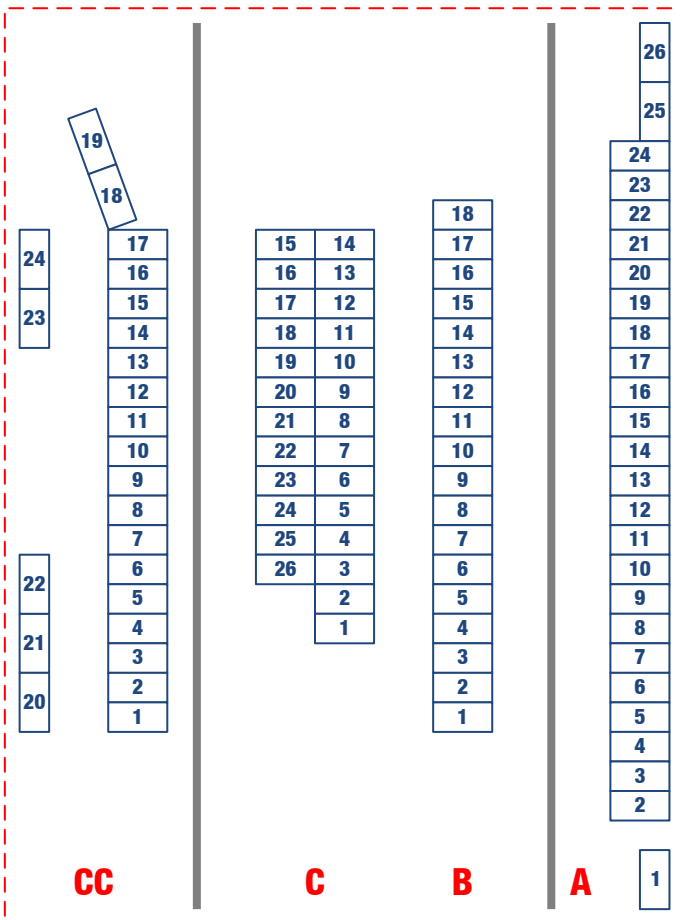

TRACKSIDE RV TERRACES

The Trackside RV Terraces are located on the west side of the raceway overlooking Turns 3 and 4 on the road course. Rows A and B offer views of nearly 80 percent of the raceway, while Rows C through G put you in close proximity to seating areas and concessions.

Available for purchase at the following events:

- ***Sonoma Historics**
- **Toyota/Save Mart 350 NASCAR Sprint Cup**
- **Toyota NHRA Sonoma Nationals**
- **GoPro Indy® Grand Prix of Sonoma**

*Only rows A and B are available for purchase at the Sonoma Historics.