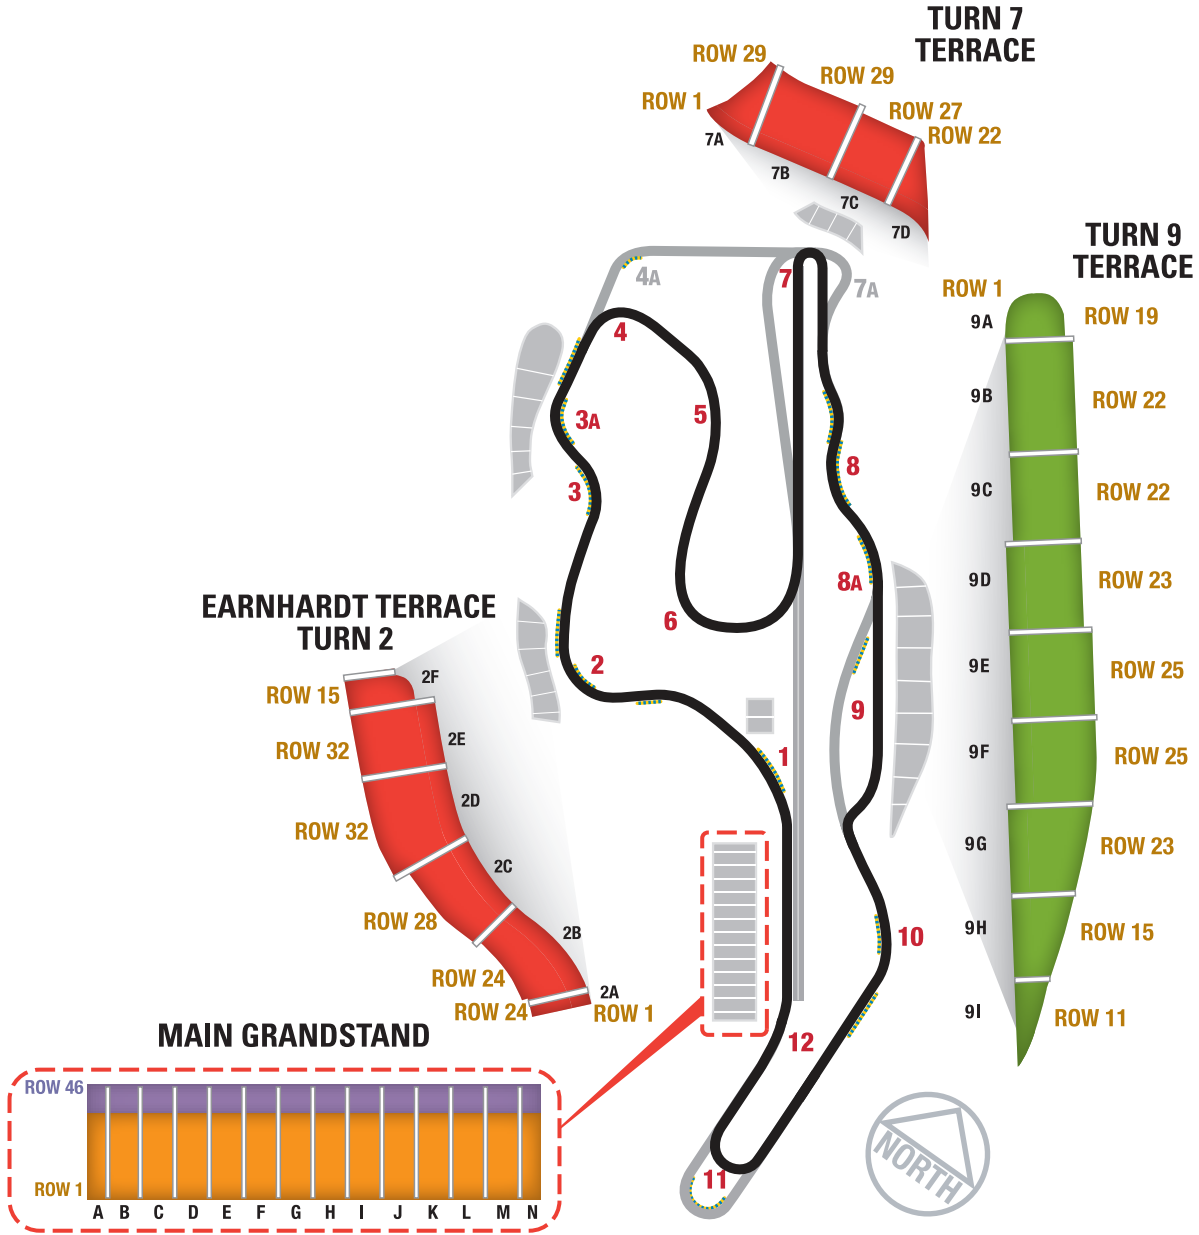

SONOMA RACEWAY

ADVANCE PRICING

 **\$75** Grandstand Upper Reserved

 **\$55** Turn 2 Terrace
Turn 7 Terrace

 **\$60** Grandstand Lower Reserved

 **\$39** General Admission
Turn 9 Terrace