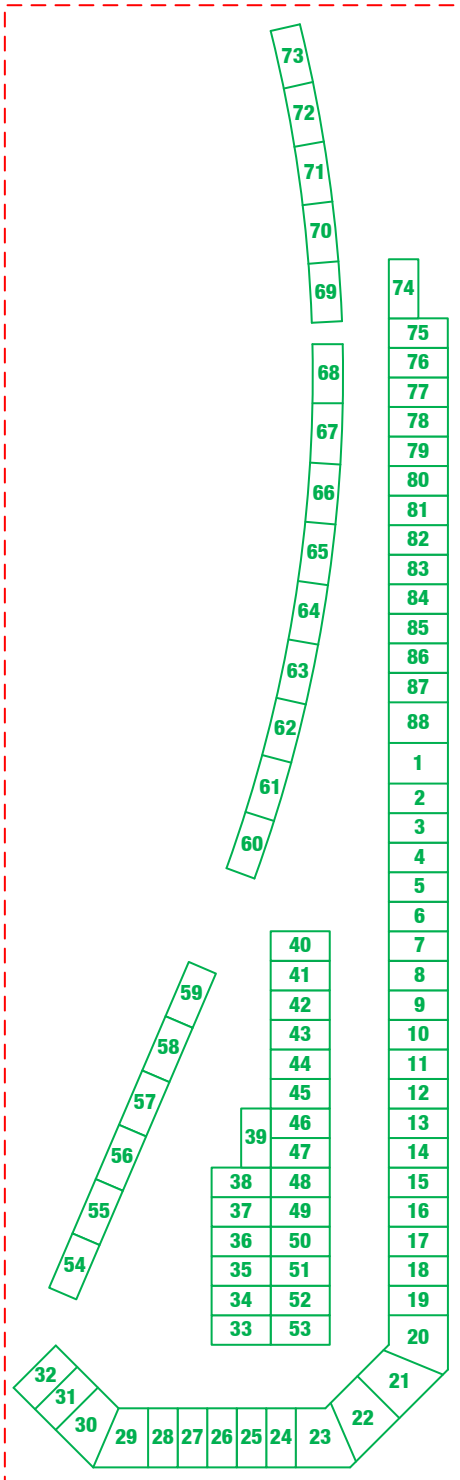

CAROUSEL CAMPGROUND

Sonoma Raceway's version of infield RV camping! You are surrounded by racing in the Carousel Campground. Views of the track are limited, but all raceway amenities are easily accessible.

The Carousel Campground is available for purchase at the following events:

- **Toyota/Save Mart 350 NASCAR Sprint Cup**
- ***Toyota NHRA Sonoma Nationals**

*Only spaces 1-24 and 80-88 are available for purchase at the NHRA Sonoma Nationals.