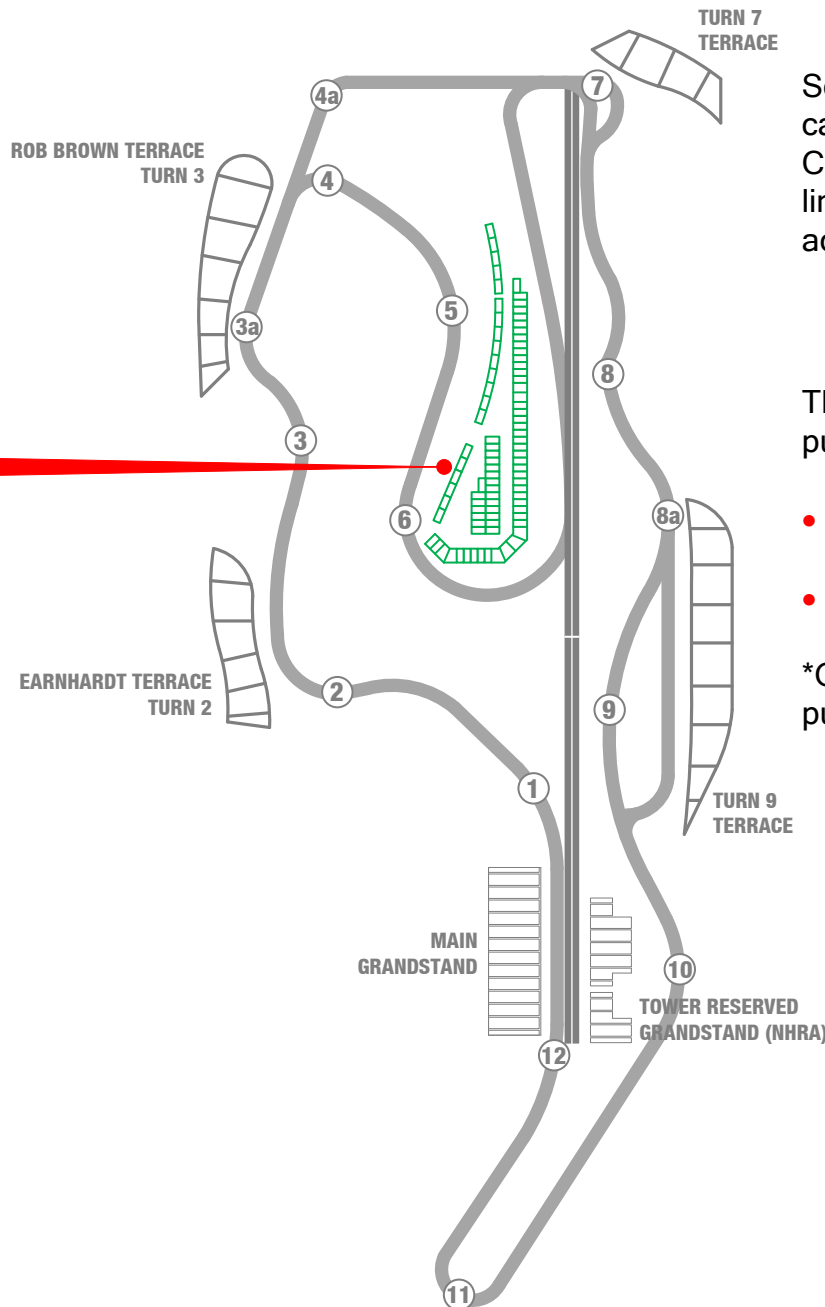

CAROUSEL CAMPGROUND

Sonoma Raceway's version of infield RV camping! You are surrounded by racing in the Carousel Campground. Views of the track are limited, but all raceway amenities are easily accessible.

The Carousel Campground is available for purchase at the following events:

- **Toyota/Save Mart 350 NASCAR Sprint Cup**
- ***Toyota NHRA Sonoma Nationals**

*Only spaces 1-24 and 80-88 are available for purchase at the NHRA Sonoma Nationals.